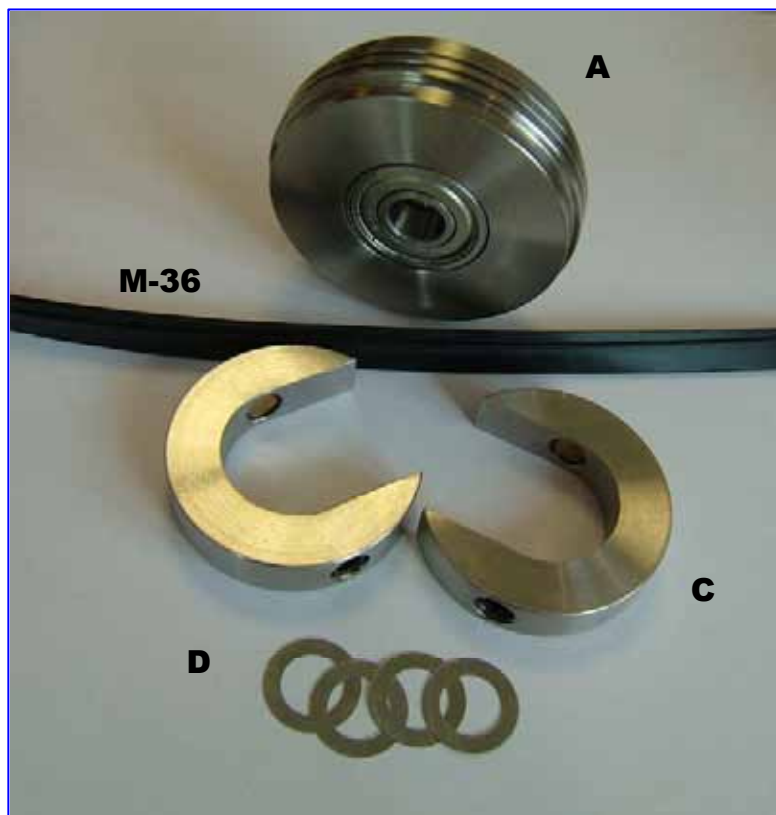

Spine-Creaser

To fit Osako Stitching Machines

Stock Code: SC-OS-01

Additional Information

Compatible on:

Osako cover feeders that have an original red rubber matrix on the drum

Contents of Package

1x Female Component (A):

contains 2 grooved channels

1. 170-250gsm
2. 250-350 gsm

3x Creasing Matrix Black: M-36

Creases from 150-350 gsm

2x Horseshoe Brackets (C):

to hold the female component into position

4x Washers (D):

to stop side movement of female component